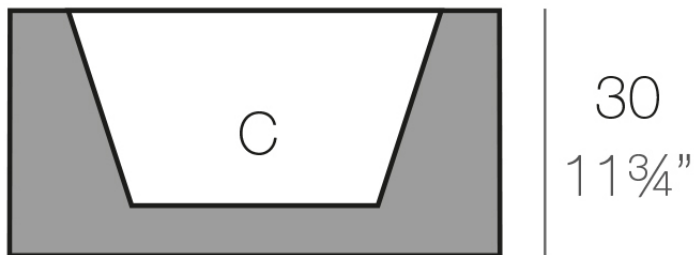

Info

Description

Pot made of polyethylene resin by rotational moulding. 100% Recyclable. Item suitable for indoor and outdoor use. Available in different finishes.

Weight: 6 Kg

60x60 - 23 1/2" x 23 1/2"

LAND 60 C = 30 L 46 x 24 cm

LAND 23 1/2" C = 8 gal 18" x 9 1/2"

Finishes

finishes

Basic

Ref. 43960A

white 2001

black 2002

ecru 2003