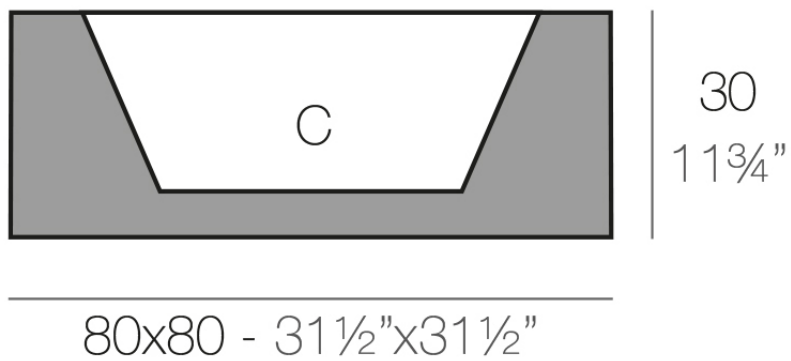

### Description

Pot made of polyethylene resin by rotational moulding. 100% Recyclable. Item suitable for indoor and outdoor use. Available in different finishes.

Weight: 8 Kg

LAND 80      C = 70 L 51 x 24 cm  
LAND 31½"    C = 18¼ gal 9½"