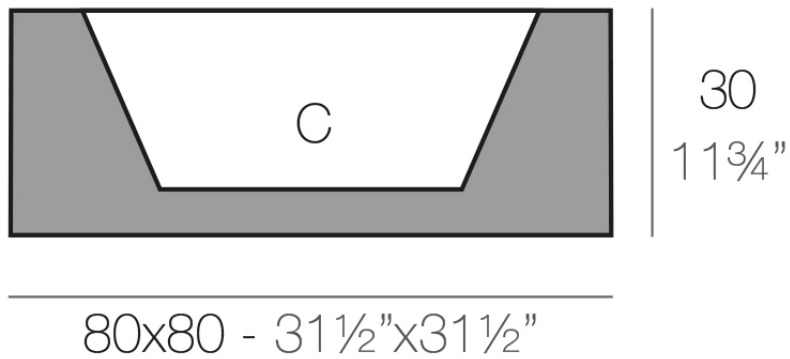

### Description

Pot made of polyethylene resin by rotational moulding. 100% Recyclable. Item suitable for indoor and outdoor use. Available in different finishes.

Weight: 8 Kg

LAND 80      C = 70 L 51 x 24 cm  
LAND 31<sup>1</sup>/<sub>2</sub>"      C = 18<sup>1</sup>/<sub>4</sub> gal 9.5"