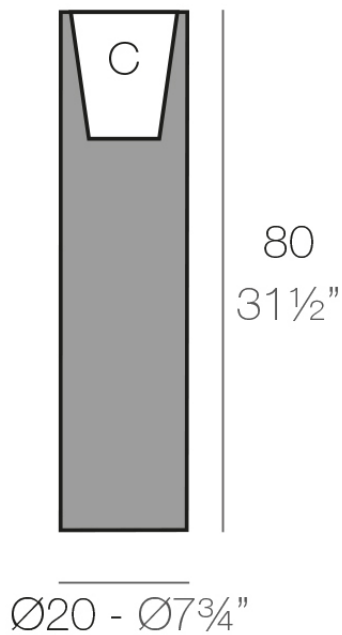

### Description

Pot made of polyethylene resin by rotational moulding. 100% Recyclable. Item suitable for indoor and outdoor use. Available in different finishes.

Weight: 2.5 Kg

TORRE Ø20 cm

C = 5 L x 20 cm

TOWER Ø7 3/4"

C = 1 1/4 gal 7 3/4"