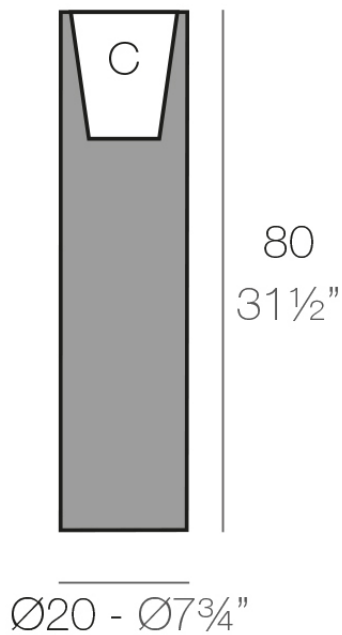

Info

Description

Pot made of polyethylene resin by rotational moulding. 100% Recyclable. Item suitable for indoor and outdoor use. Available in different finishes.

Weight: 2.5 Kg

TORRE Ø20 cm

C = 5 L x 20 cm

TOWER Ø7 3/4"

C = 1 1/4 gal 7 3/4"

Finishes

finishes

Basic

Ref. 44020A

white 2001

black 2002