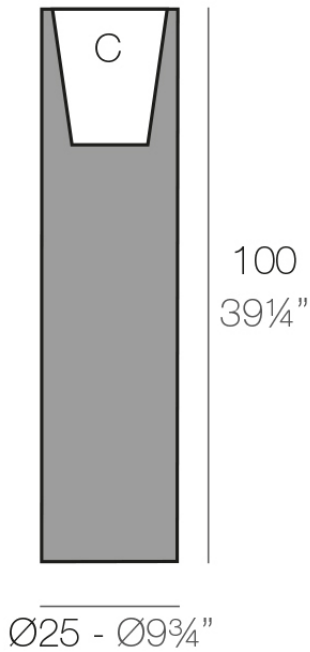

Info

Description

Pot made of polyethylene resin by rotational moulding. 100% Recyclable. Item suitable for indoor and outdoor use. Available in different finishes.

Weight: 4.2 Kg

TORRE Ø25 cm
TOWER Ø9 3/4"

C = 9 L x 24 cm
C = 2 1/4 gal 9 1/2"

Finishes

finishes

Basic

Ref. 44025A

white 2001

black 2002

ecru 2003