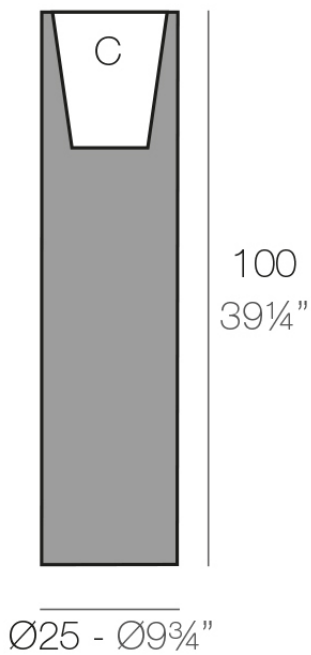

Info

Description

Pot made of polyethylene resin by rotational moulding. 100% Recyclable. Item suitable for indoor and outdoor use. Available in different finishes.

Weight: 4.2 Kg

TORRE Ø25 cm
TOWER Ø9 3/4"

C = 9 L 10 x 24 cm
C = 2 1/4 gal 9 1/2"

Finishes

finishes

Basic

Ref. 44025A

white 2001

black 2002

ecru 2003