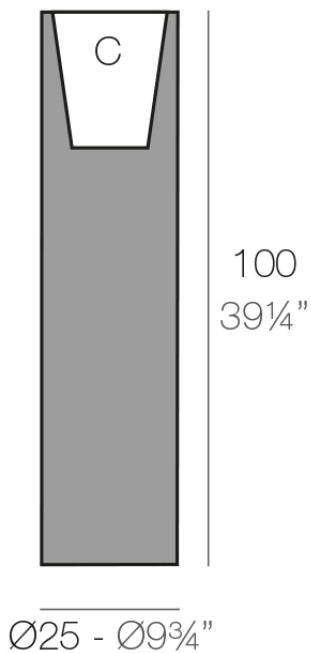

Info

Description

Pot made of polyethylene resin by rotational moulding. 100% Recyclable. Item suitable for indoor and outdoor use. Available in different finishes.

Weight: 4.2 Kg

TORRE Ø25 cm
TOWER Ø9 3/4"

C = 9 L x 24 cm
C = 2 1/4 gal 9 1/2"

Finishes

finishes

Basic

Ref. 44025A

white 2001

black 2002

ecru 2003