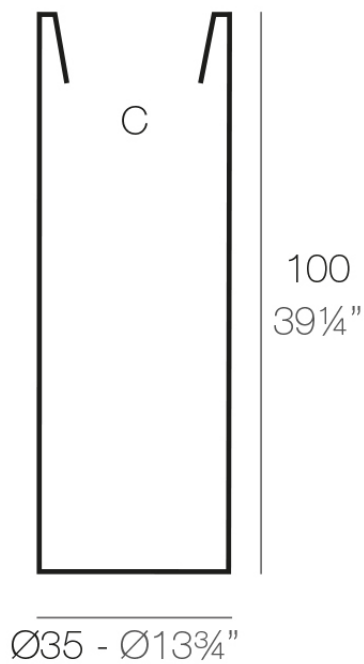

Info

Description

Pot made of polyethylene resin by rotational moulding. 100% Recyclable. Item suitable for indoor and outdoor use. Available in different finishes.

Weight: 0.15 Kg

TORRE Ø35 cm
TOWER Ø13 3/4"

C = 96 L x 32 cm
C = 25 1/4 gal 2 1/2"