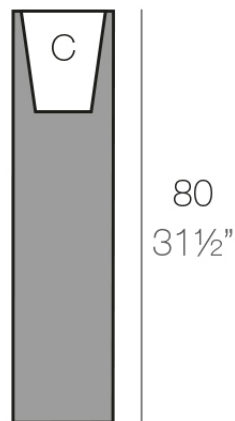

Info

Description

Pot made of polyethylene resin by rotational moulding. 100% Recyclable. Item suitable for indoor and outdoor use. Available in different finishes.

Weight: 3.1 Kg

20 - 7³/₄"

TORRE CUADRADA Ø20 cm
SQUARE TOWER Ø7³/₄"

C = 5 L 17 x 20 cm
C = 1¹/₄ gal 7³/₄ x 7³/₄"

Finishes

finishes

Basic

Ref. 44120A

white 2001

black 2002

ecru 2003