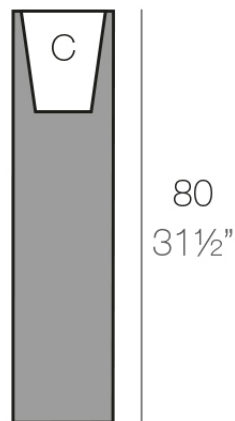

Info

Description

Pot made of polyethylene resin by rotational moulding. 100% Recyclable. Item suitable for indoor and outdoor use. Available in different finishes.

Weight: 3.1 Kg

20 - 7³/₄"

TORRE CUADRADA Ø20 cm
SQUARE TOWER Ø7³/₄"

C = 5 L 17 x 20 cm
C = 1¹/₄ gal 17 x 7³/₄"

Finishes

finishes

Basic

Ref. 44120A

white 2001

black 2002

ecru 2003