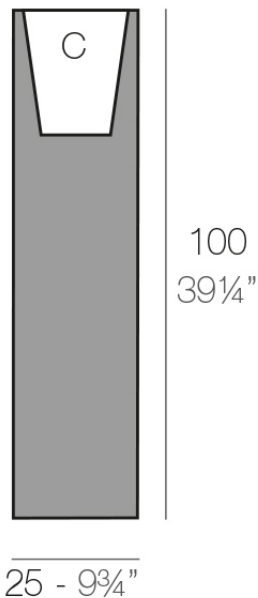

### Description

Pot made of polyethylene resin by rotational moulding. 100% Recyclable. Item suitable for indoor and outdoor use. Available in different finishes.

Weight: 5.5 Kg

TORRE CUADRADA Ø25 cm  
SQUARE TOWER Ø9 3/4"

C = 9 L 20 x 24 cm  
C = 2 1/4 gal 11" x 9 1/2"