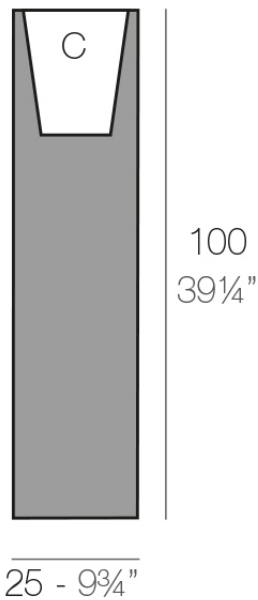

Info

Description

Pot made of polyethylene resin by rotational moulding. 100% Recyclable. Item suitable for indoor and outdoor use. Available in different finishes.

Weight: 5.5 Kg

TORRE CUADRADA Ø25 cm
SQUARE TOWER Ø9 3/4"

C = 9 L 20 x 24 cm
C = 2 1/4 gal 11" x 9 1/2"

Finishes

finishes

Basic

Ref. 44125A

white 2001

black 2002

ecru 2003