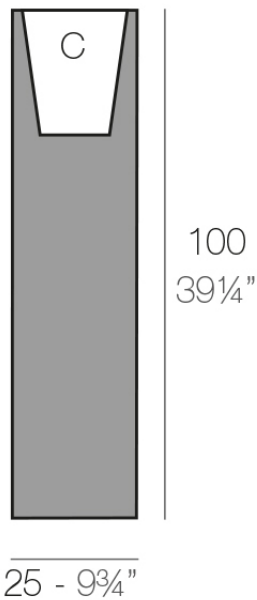

Info

Description

Pot made of polyethylene resin by rotational moulding. 100% Recyclable. Item suitable for indoor and outdoor use. Available in different finishes.

Weight: 5.5 Kg

TORRE CUADRADA Ø25 cm
SQUARE TOWER Ø9 3/4"

C = 9 L 20 x 24 cm
C = 2 1/4 gal 11" x 9 1/2"

Finishes

finishes

Basic

Ref. 44125A

white 2001

black 2002

ecru 2003