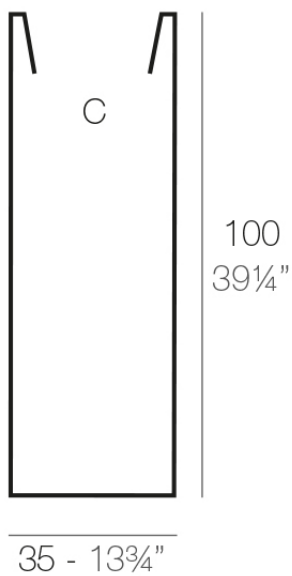

Info

Description

Weight: 9 Kg

TORRE CUADRADA Ø35 cm
SQUARE TOWER Ø13 3/4"

C = 122 L x 100 cm
C = 32 gal 1 1/2" x 39 1/4"

Finishes

finishes

Simple