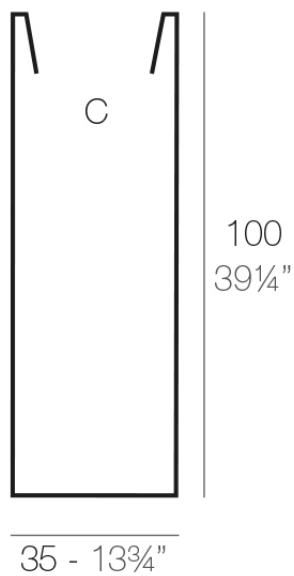

Info

Description

Weight: 9 Kg

TORRE CUADRADA Ø35 cm
SQUARE TOWER Ø13 3/4"

C = 122 L x 100 cm
C = 32 gal 1 1/2" x 39 1/4"

Finishes

finishes

Simple