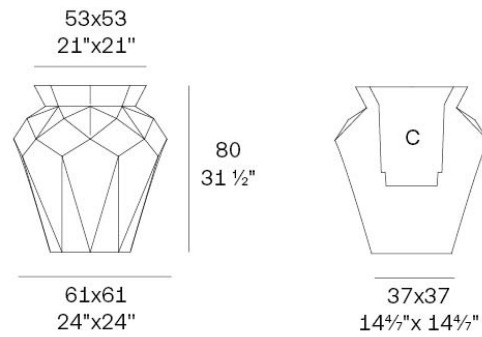

Info

Description

Weight: 10 Kg

Origami. Hanami Planter 80
Origami. Hanami Macetero 80
C = 40x40x48 15 3/4"x15 3/4"x19"
21 L - 5 2/3 Gal
44200

Finishes

finishes

Basic

Ref. 44200A