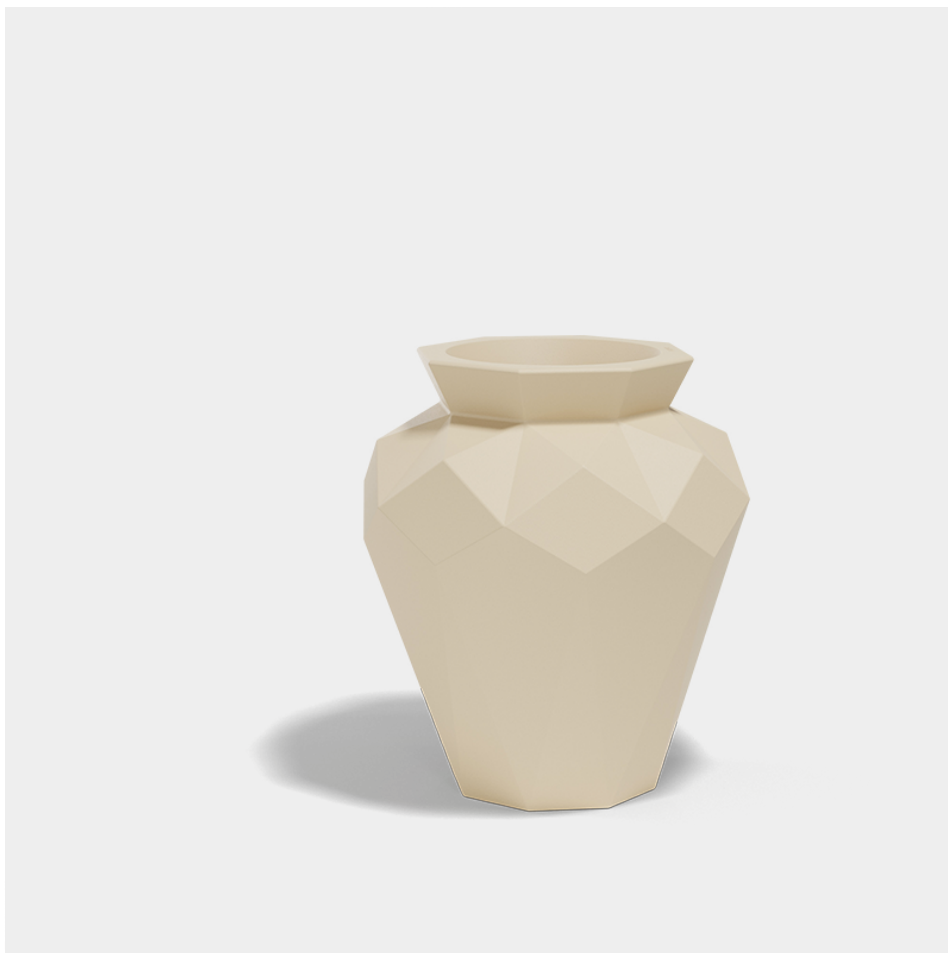

Info

Description

Weight: 10 Kg

Origami. Hanami Planter 80
Origami. Hanami Macetero 80
C = 40x40x48 15 3/4"x15 3/4"x19"
21 L - 5 2/3 Gal
44200

Finishes

finishes

Basic

Ref. 44200A