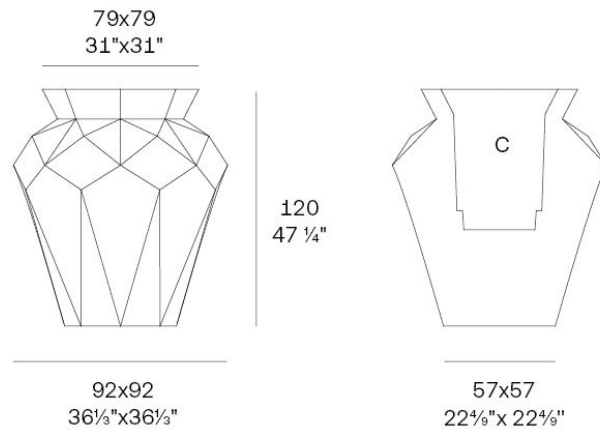

Info

Description

Weight: 22.61 Kg

Origami. Hanami Planter 120
Origami. Hanami Macetero 120
C = 61x61x62 24"x24"x24 1/2"
105 L - 27 3/4 Gal
44201

Finishes

finishes

Basic

Ref. 44201A