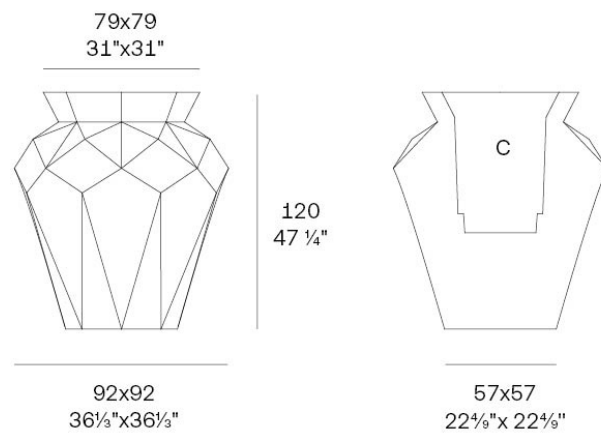

Info

Description

Weight: 22.61 Kg

Origami. Hanami Planter 120
Origami. Hanami Macetero 120
C = 61x61x62 24"x24"x24 1/2"
105 L - 27 3/4 Gal
44201

Finishes

finishes

Basic

Ref. 44201A