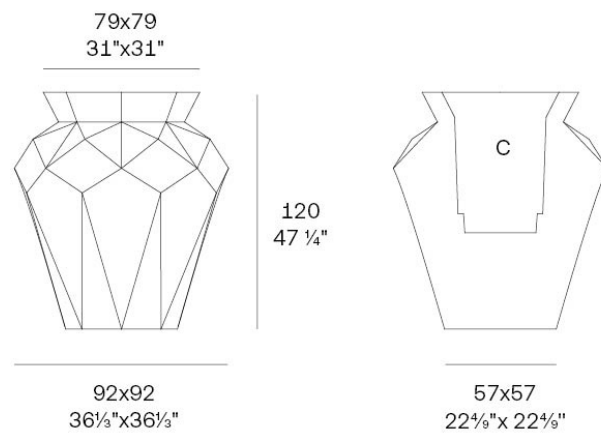

Info

Description

Weight: 22.61 Kg

Origami. Hanami Planter 120
Origami. Hanami Macetero 120
C = 61x61x62 24"x24"x24 2/6"
105 L - 27 3/4 Gal
44201

Finishes

finishes

Basic

Ref. 44201A