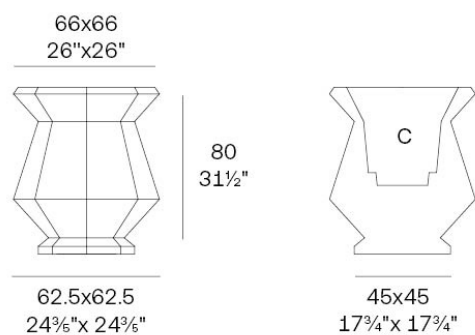

Info

Description

Weight: 11.17 Kg

Origami. Kashi Planter 80
Origami. Kashi Macetero 80
C = 55x55x47 21⅔"x21⅔"x18½"
31 L - 8 ⅓ Gal
44202

Finishes

finishes

Basic

Ref. 44202A