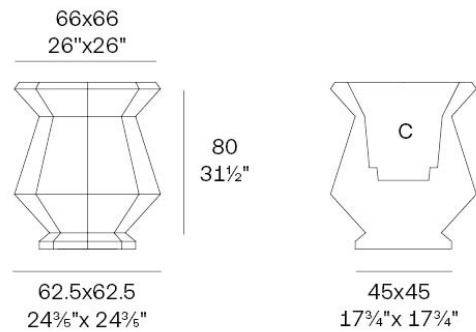

Info

Description

Weight: 11.17 Kg

Origami. Kashi Planter 80
Origami. Kashi Macetero 80
C = 55x55x47 21⅔"x21⅔"x18½"
31 L - 8 ⅓ Gal
44202

Finishes

finishes

Basic

Ref. 44202A