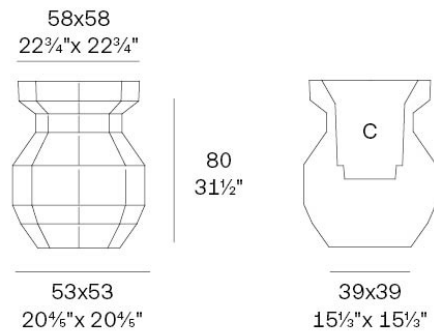

Info

Description

Weight: 9.73 Kg

Origami. Yuri Planter 80
Origami. Yuri Macetero 80
C = 47x47x48 - 18¹/₂"x18¹/₂"x19"
21 L - 5 ²/₃ Gal
44204

Finishes

finishes

Basic

Ref. 44204A