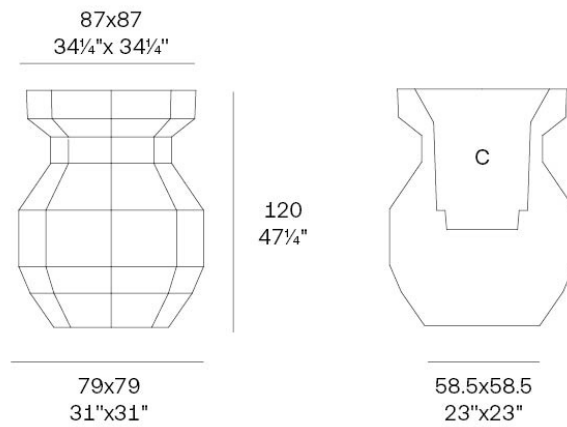

Info

Description

Weight: 23.58 Kg

Origami. Yuri Planter 120
Origami. Yuri Macetero 120
C = 70x70x63 - 27 2/3"x27 2/3"x25"
125 L - 33 Gal
44205