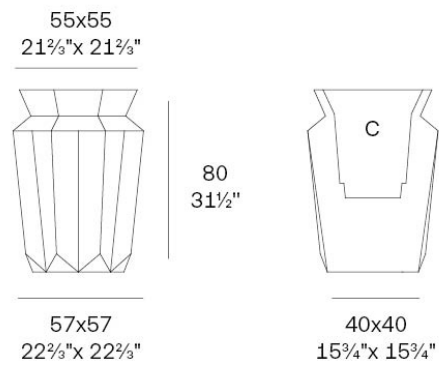

Info

Description

Weight: 12.1 Kg

Origami. Hasu Planter 80
Origami. Hasu Macetero 80
C = 35x35x45 - 13²/₃"x13²/₃"x17⁵/₇"
39 L - 10 ¹/₃ Gal
44206

Finishes

finishes

Basic

Ref. 44206A