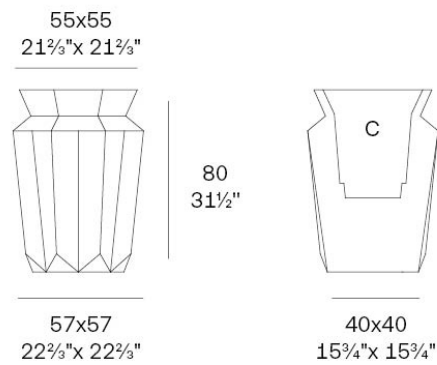

Info

Description

Weight: 12.1 Kg

Origami. Hasu Planter 80
Origami. Hasu Macetero 80
C = 35x35x45 - 13²/₃"x13²/₃"x17⁵/₇"
39 L - 10 ¹/₂ Gal
44206

Finishes

finishes

Basic

Ref. 44206A