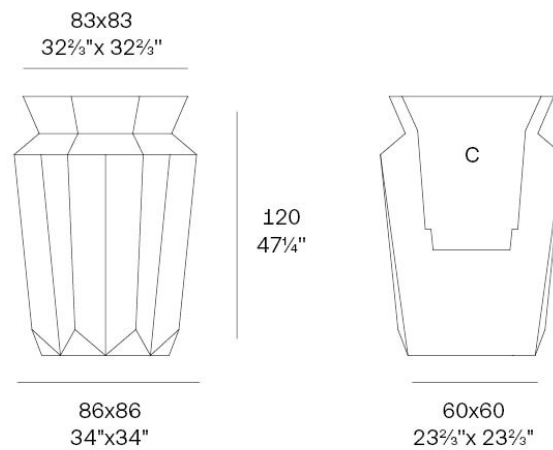

Info

Description

Weight: 24.5 Kg

Origami. Hasu Planter 120
Origami. Hasu Macetero 120
C = 50x50x64 19²/₃"x19²/₃"x25¹/₆"
116 L - 30 ³/₄ Gal
44207

Finishes

finishes

Basic

Ref. 44207A