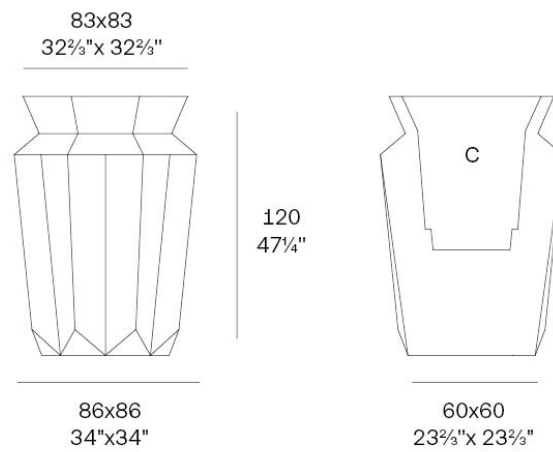

Info

Description

Weight: 24.5 Kg

Origami. Hasu Planter 120
Origami. Hasu Macetero 120
C = 50x50x64 19²/₃"x19²/₃"x25¹/₆"
116 L - 30 ³/₄ Gal
44207

Finishes

finishes

Basic

Ref. 44207A