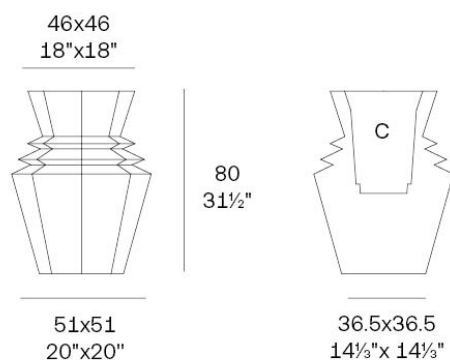

Info

Description

Weight: 10.27 Kg

Origami. Hinoki Planter 80
Origami. Hinoki Macetero 80
C = 44x44x48 - 17⅓"x17⅓"x19"
26 L - 6 ¾ Gal
44208

Finishes

finishes

Basic

Ref. 44208A