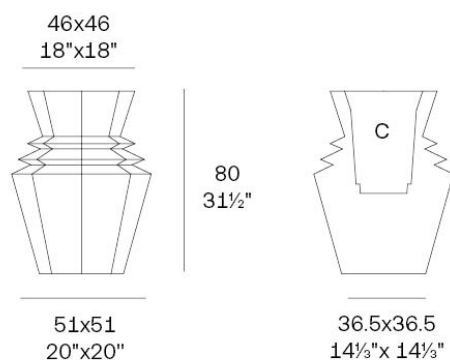

Info

Description

Weight: 10.27 Kg

Origami. Hinoki Planter 80
Origami. Hinoki Macetero 80
C = 44x44x48 - 17 1/3"x17 1/3"x19"
26 L - 6 3/4 Gal
44208

Finishes

finishes

Basic

Ref. 44208A