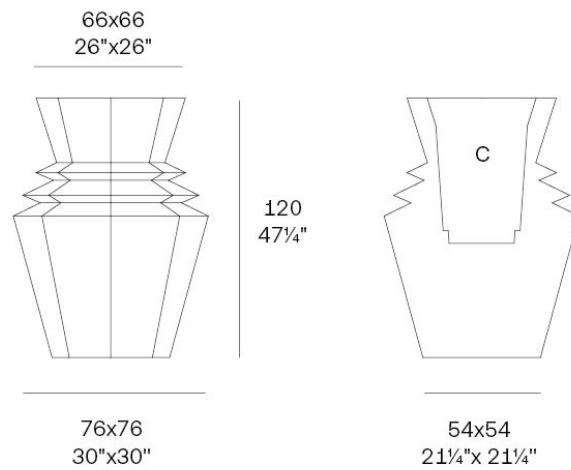

Info

Description

Weight: 20.59 Kg

Origami. Hinoki Planter 120
Origami. Hinoki Macetero 120
C = 67x67x63 - 26 1/3" x 26 1/3" x 24 1/6"
105 L - 27 3/8 Gal
44209