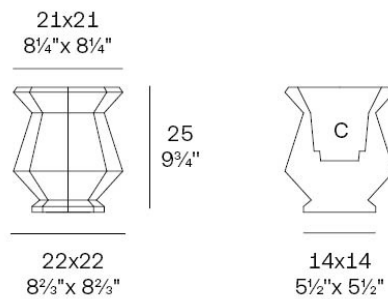

Info

Description

Weight: 1.32 Kg

Origami. Kashi Planter 25
Origami. Kashi Macetero 25
C = 17x17x15 6 2/3"x6 2/3"x6"
1.3 L - 1/3 Gal
44211

Finishes

finishes

Basic

Ref. 44211A