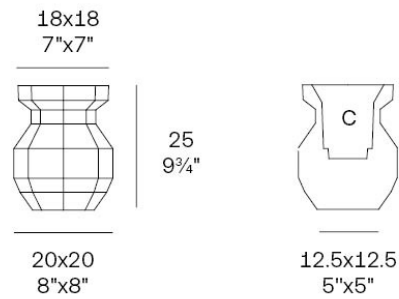

Info

Description

Weight: 1.2 Kg

Origami. Yuri Planter 25
Origami. Yuri Macetero 25
C = 14.5x14.5x15 - 5 2/3"x5 2/3"x6"
1.15 L - 1/8 Gal
44212

Finishes

finishes

Basic

Ref. 44212A