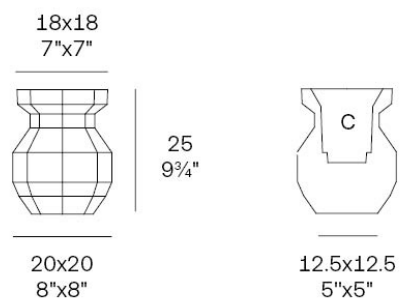

Info

Description

Weight: 1.2 Kg

Origami. Yuri Planter 25
Origami. Yuri Macetero 25
C = 14.5x14.5x15 - 5 2/3"x5 2/3"x6"
1.15 L - 1/8 Gal
44212

Finishes

finishes

Basic

Ref. 44212A