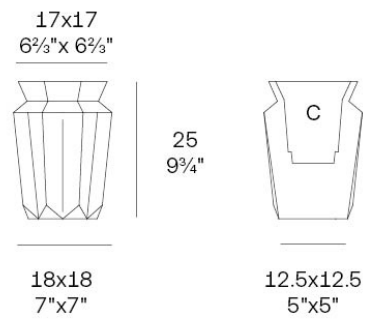

Info

Description

Weight: 1.16 Kg

Origami. Hasu Planter 25
Origami. Hasu Macetero 25
C = 11x11x15 - 4 1/3"x4 1/3"x6"
1.1 L - 1/3 Gal
44213