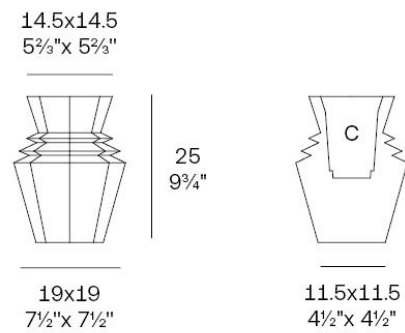

Info

Description

Weight: 1.07 Kg

Origami. Hinoki Planter 25
Origami. Hinoki Macetero 25
C = 14x14x15 - 5 1/2"x5 1/2"x6"
0.8 L - 1/3 Gal
44214

Finishes

finishes

Basic

Ref. 44214A