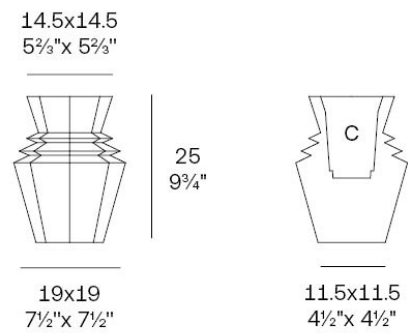

Info

Description

Weight: 1.07 Kg

Origami. Hinoki Planter 25
Origami. Hinoki Macetero 25
C = 14x14x15 - 5 1/2"x5 1/2"x6"
0.8 L - 1/3 Gal
44214

Finishes

finishes

Basic

Ref. 44214A