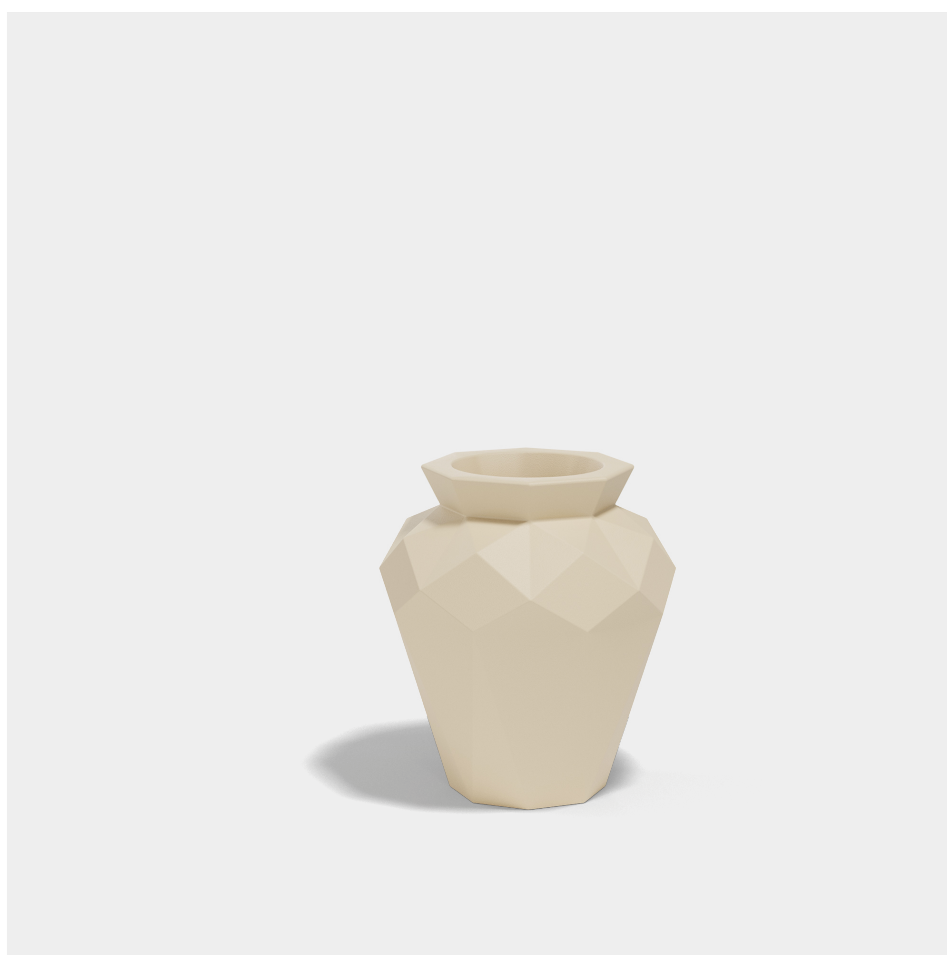

Origami hanami 55x55x60

by Studio Vondom

A collection of design pieces by Studio Vondom where the millenary tradition of the Japanese art of paperfolding merges with the avant-garde of contemporary design.