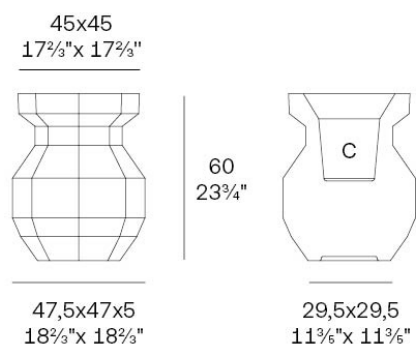

## Origami yuri 47,5x47,5x60

by Studio Vondom

A collection of design pieces by Studio Vondom where the millenary tradition of the Japanese art of paperfolding merges with the avant-garde of contemporary design.

### Description

Weight: 7 Kg

Origami. Yuri Planter 60  
Origami. Yuri Macetero 60  
C = 33,5x33,5x31 - 13<sup>1</sup>/<sub>4</sub>"x13<sup>1</sup>/<sub>4</sub>"x12<sup>2</sup>/<sub>6</sub>"  
12,5 L - 3<sup>1</sup>/<sub>6</sub> Gal  
44217