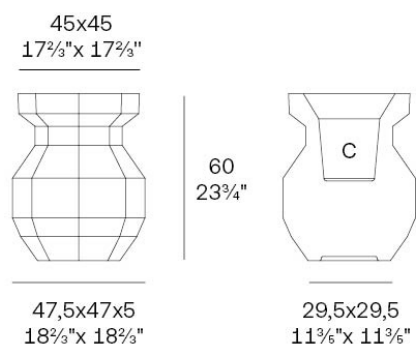

Info

Description

Weight: 7 Kg

Origami. Yuri Planter 60
Origami. Yuri Macetero 60
C = 33,5x33,5x31 - 13¹/₄"x13¹/₄"x12²/₆"
12,5 L - 3¹/₆ Gal
44217