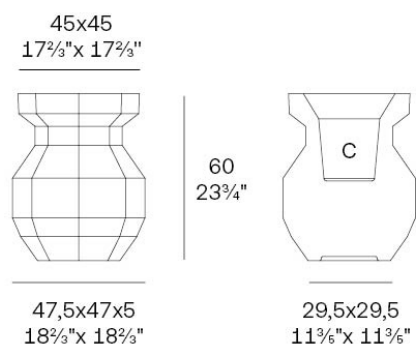

## Origami yuri 47,5x47,5x60

by Studio Vondom

A collection of design pieces by Studio Vondom where the millenary tradition of the Japanese art of paperfolding merges with the avant-garde of contemporary design.

### Description

Weight: 7 Kg

Origami. Yuri Planter 60  
Origami. Yuri Macetero 60  
C = 33,5x33,5x31 - 13<sup>1</sup>/<sub>4</sub>"x13<sup>1</sup>/<sub>4</sub>"x12<sup>2</sup>/<sub>6</sub>"  
12,5 L - 3<sup>1</sup>/<sub>2</sub> Gal  
44217