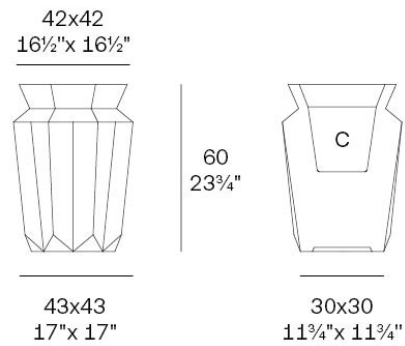

Info

Description

Weight: 7 Kg

Origami. Hasu Planter 60
Origami. Hasu Macetero 60
C = 31x31x31,5 - 12"x12"x12¾"
13 L - 3⅓ Gal
44218