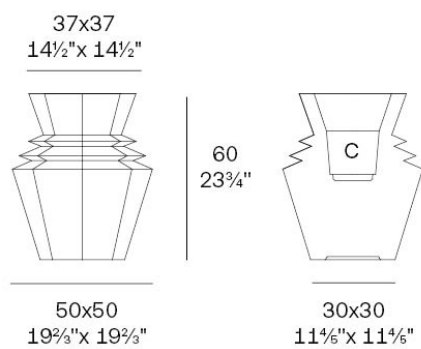

Info

Description

Weight: 7 Kg

Origami. Hinoki Planter 60
Origami. Hinoki Macetero 60
C = 28,5x28,5x31,5 - 11⅓"x11⅓"x12⅙"
10,5 L - 2⅔ Gal
44219

Finishes

finishes

Basic

Ref. 44219A