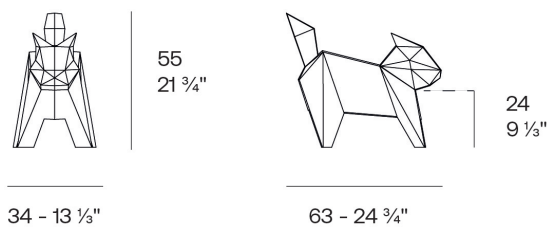

Weight: 4.04 Kg

Origami. Koneko
Origami. Koneko
44220

Finishes

finishes

Basic

Ref. 44220

white 2001

black 2002