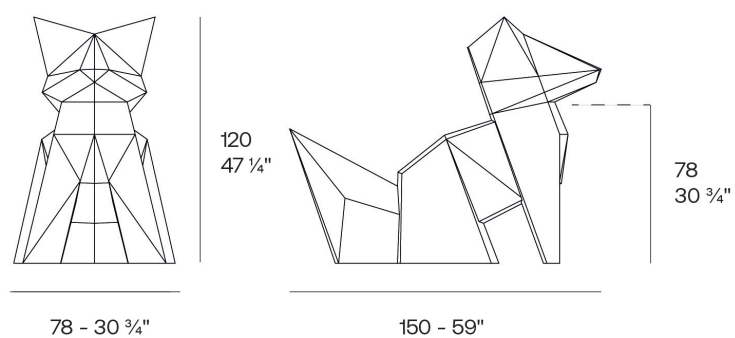

Weight: 22.29 Kg

Origami. Kitsune
Origami. Kitsune
44223

Finishes

finishes

Basic

Ref. 44223

white 2001

black 2002