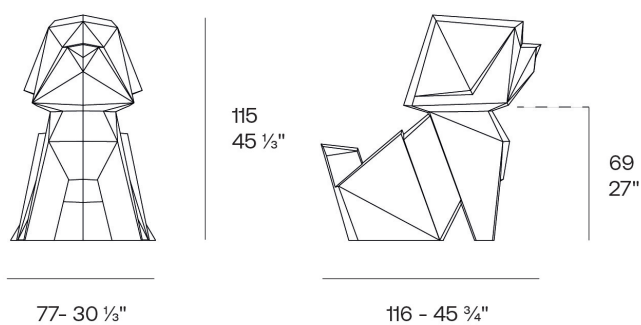

Weight: 20.28 Kg

Origami. Inu
Origami. Inu
44225

Finishes

finishes

Basic

Ref. 44225

white 2001

black 2002