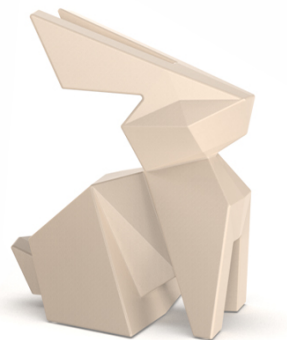

Origami kousagi by Studio Vondom

A collection of design pieces by Studio Vondom where the millenary tradition of the Japanese art of paperfolding merges with the avant-garde of contemporary design.