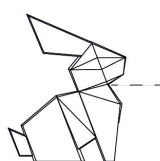

Weight: 4 Kg

35.5 - 14"

60
23 3/4"

48 - 19"

32
12 1/2"

Origami. Kousagi
Origami. Kousagi
44226

Finishes

finishes