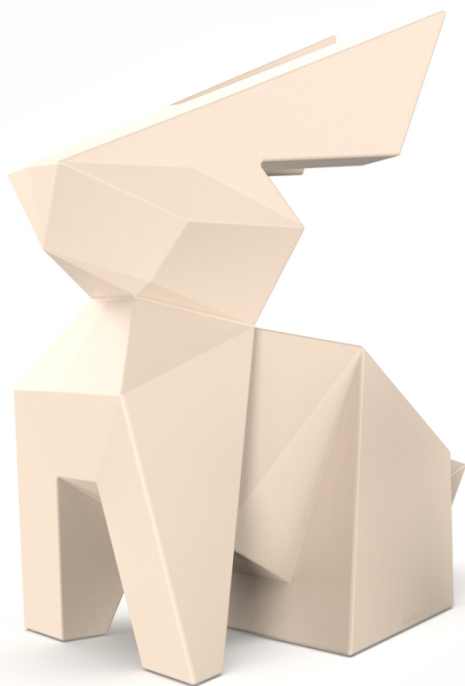

Origami usagi by Studio Vondom

A collection of design pieces by Studio Vondom where the millenary tradition of the Japanese art of paperfolding merges with the avant-garde of contemporary design.