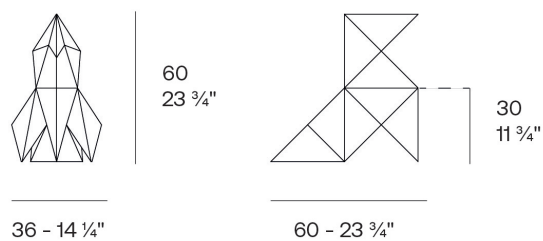

Weight: 3.85 Kg

Origami. Kotori
Origami. Kotori
44228

Finishes

finishes

Basic

Ref. 44228

white 2001

black 2002