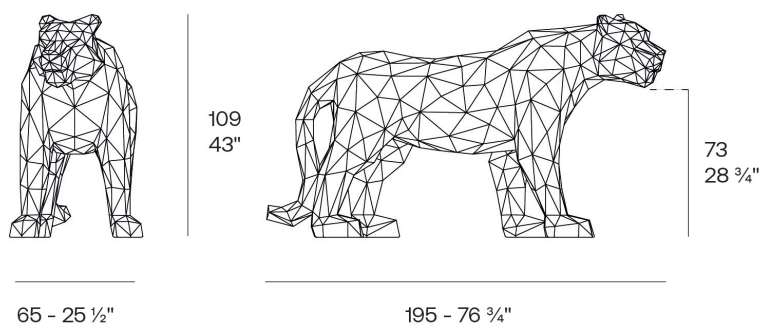

Weight: 20.16 Kg

Origami. Hyou
Origami. Hyou
44230

Finishes

finishes

Basic

Ref. 44230

white 2001

black 2002