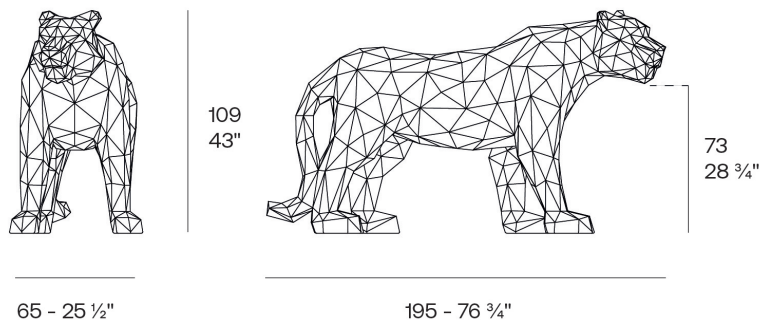

Weight: 20.16 Kg

Origami. Hyou
Origami. Hyou
44230

Finishes

finishes

Basic

Ref. 44230

white 2001

black 2002