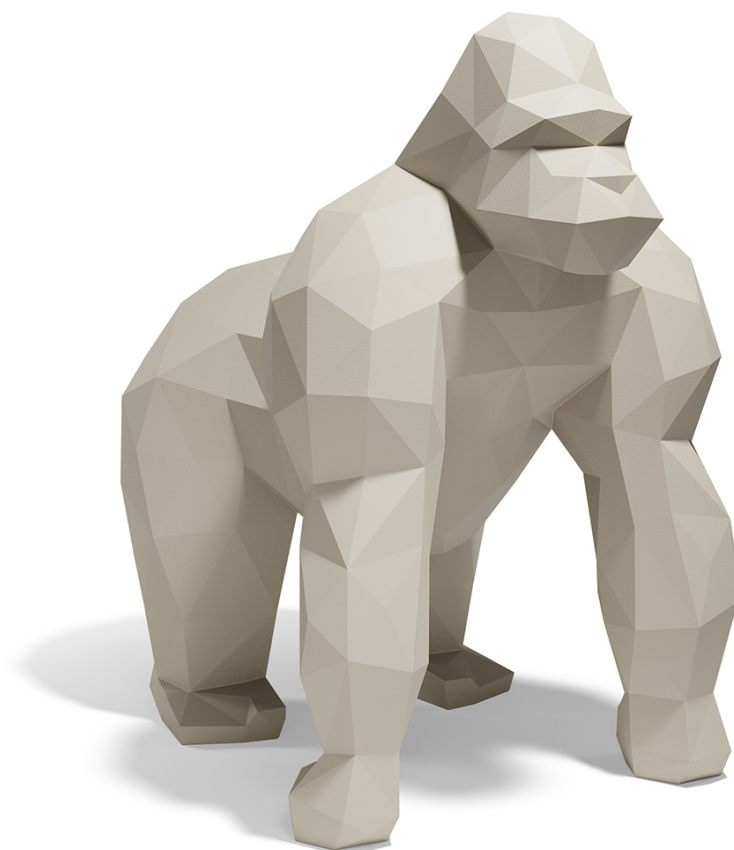

Weight: 33.27 Kg

102 - 40 1/8"

155
61"

106
41 3/4"

154 - 60 3/8"

Origami. Saru
Origami. Saru
44231

Finishes

finishes