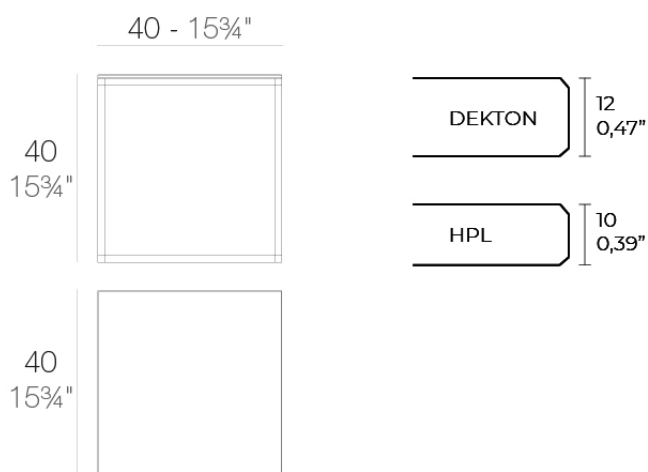

Info

Description

Item suitable for indoor and outdoor use.

Weight: 5.31 Kg

SUAVE Mesa Baja 40x40x40
SUAVE Low Table 15 3/4x15 3/4x15 3/4

Finishes

finishes

HPL Black Edge Top