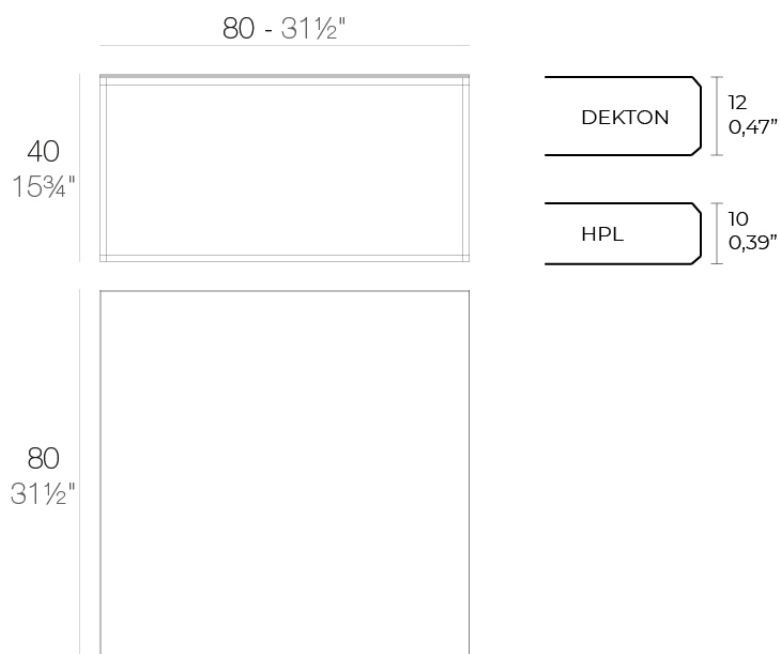

Info

Description

Item suitable for indoor and outdoor use.

Weight: 14.82 Kg

SUAVE Mesa Baja 80x80x40
SUAVE Low Table 31 1/2x31 1/2x15 3/4

Finishes

finishes

HPL Black Edge Top