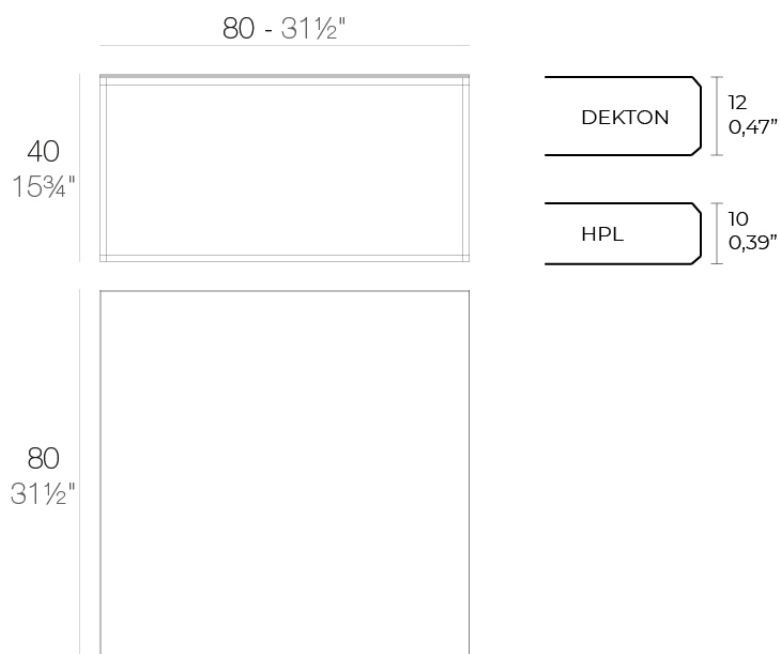

Info

Description

Item suitable for indoor and outdoor use.

Weight: 14.82 Kg

SUAVE Mesa Baja 80x80x40
SUAVE Low Table 31 1/2x31 1/2x15 3/4

Finishes

finishes

HPL Black Edge Top

gray

anthracite

ocean

HPL Black Edge Top Ref. VVAR03048

white(black edge)

ecru(black edge)

black(black edge)