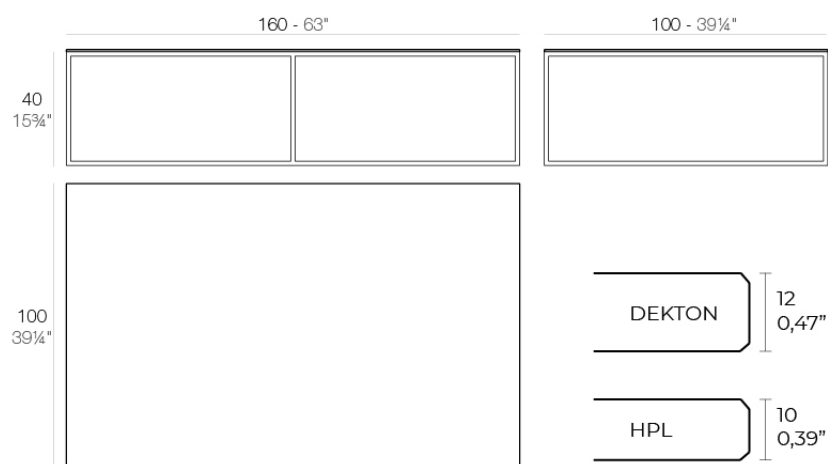

Info

Description

Item suitable for indoor and outdoor use.

Weight: 35.31 Kg

SUAVE Mesa Baja 160x100x40
SUAVE Low Table 63x39 1/4x15 3/4

Finishes

finishes

HPL Black Edge Top