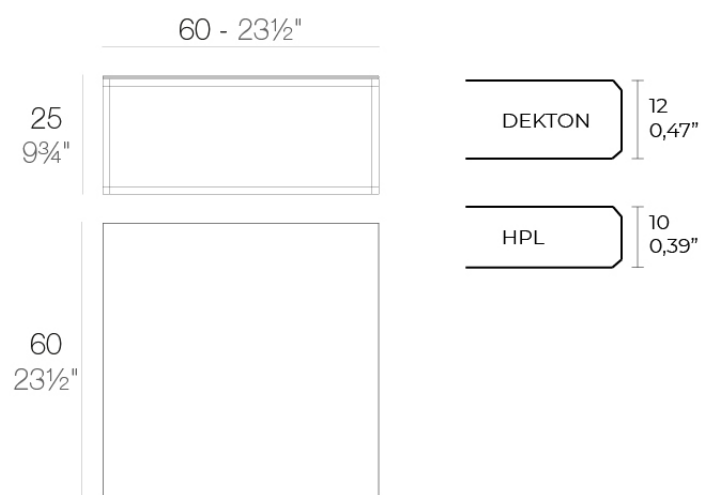

Info

Description

Item suitable for indoor and outdoor use.

Weight: 9.18 Kg

PIXEL Mesa Baja 60x60x25
PIXEL Low Table 23 1/2x23 1/2x9 3/4

Finishes

finishes

HPL Black Edge Top