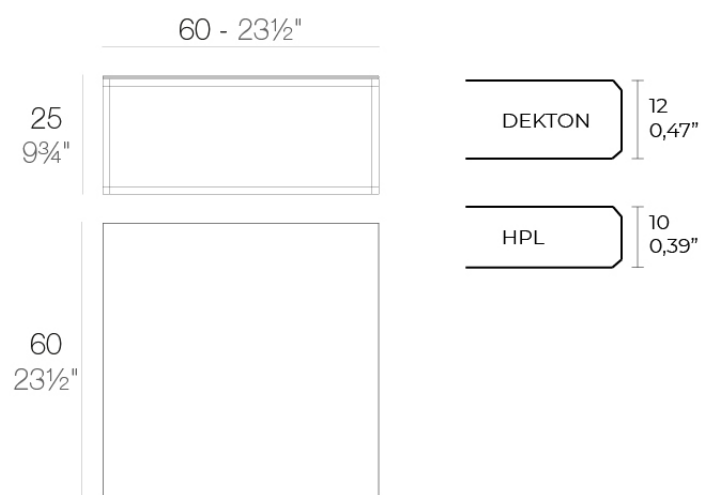

Info

Description

Item suitable for indoor and outdoor use.

Weight: 9.18 Kg

PIXEL Mesa Baja 60x60x25
PIXEL Low Table 23 1/2x23 1/2x9 3/4