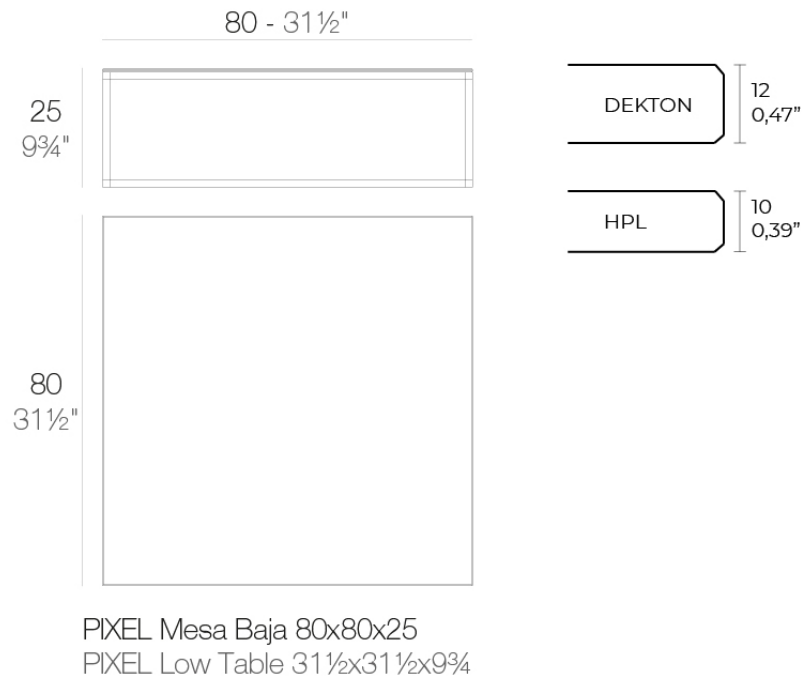

Info

Description

Item suitable for indoor and outdoor use.

Weight: 14.3 Kg

Finishes

finishes

HPL Black Edge Top

Ref. 44317