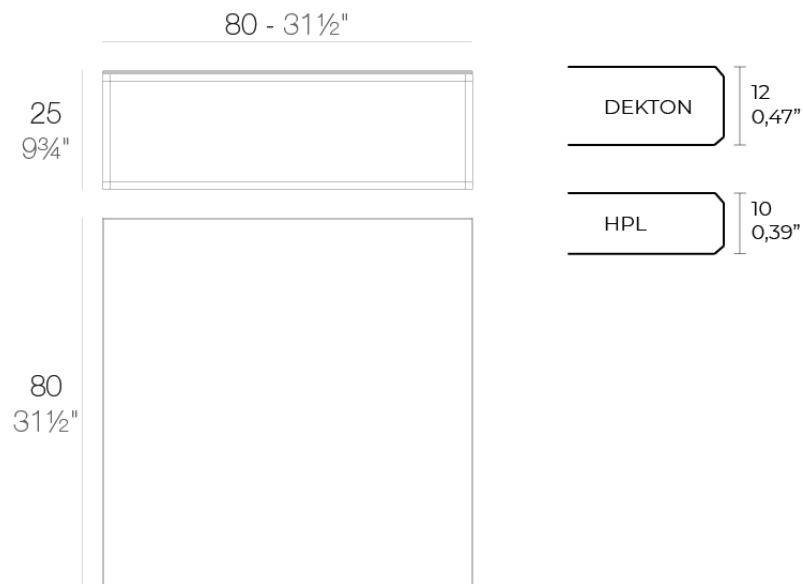

Info

Description

Item suitable for indoor and outdoor use.

Weight: 14.3 Kg

PIXEL Mesa Baja 80x80x25
PIXEL Low Table 31 1/2x31 1/2x9 3/4

Finishes

finishes

HPL Black Edge Top
Ref. 44317