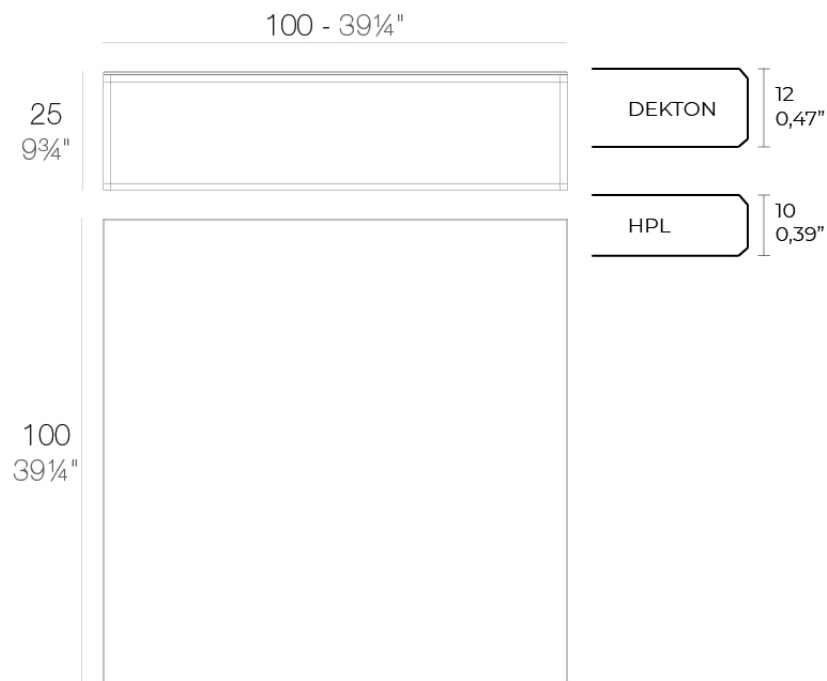

Pixel table 100x100x25

by Ramón Esteve

Designed by Ramón Esteve for Vondom, the Pixel collection is a minimalist line of furniture inspired by the **small color elements that compose an image**. Ramón Esteve's vision creates a deep connection between the furniture and its versatile configurations, reflecting the adaptability of pixels in digital images. Made in Europe, the Pixel collection combines quality with elegance, offering endless possibilities for contemporary living spaces. Perfect for creating both serene and vibrant environments, Pixel is the ideal choice for minimalist design enthusiasts.

Info

Description

Item suitable for indoor and outdoor use.

Weight: 21.1 Kg

PIXEL Mesa Baja 100x100x25
PIXEL Low Table 39 1/4x39 1/4x9 3/4

Finishes

finishes

HPL Black Edge Top