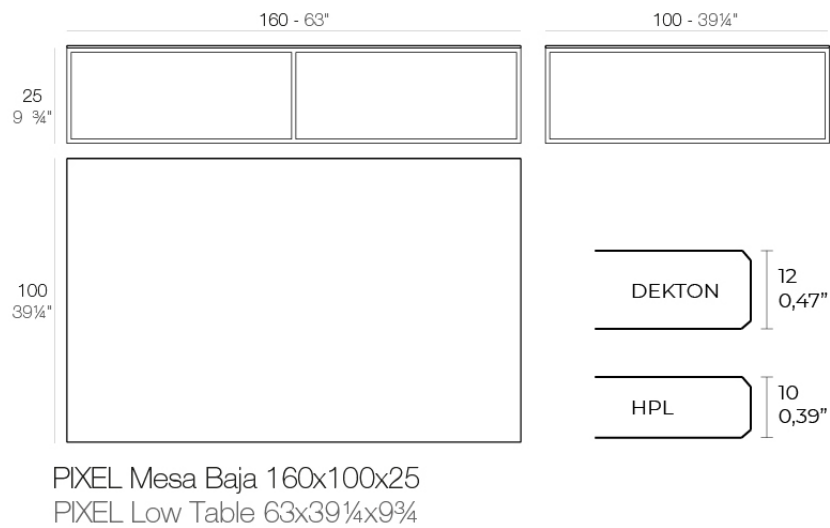

### Description

Item suitable for indoor and outdoor use.

Weight: 34.01 Kg