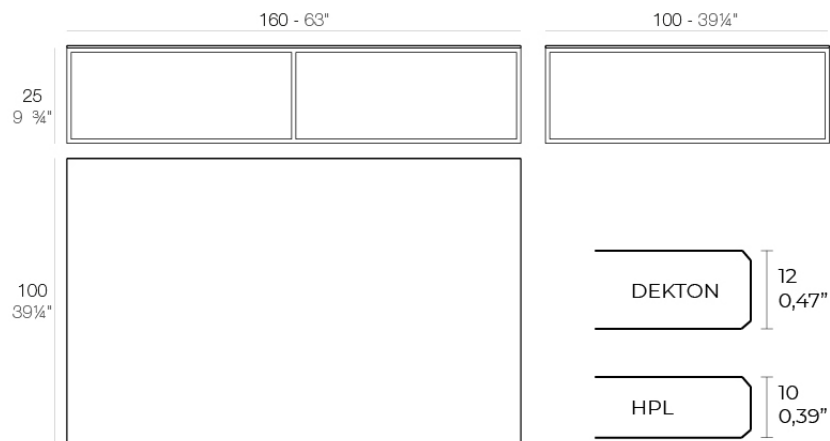

## Pixel table 160x100x25

by Ramón Esteve

Designed by Ramón Esteve for Vondom, the Pixel collection is a minimalist line of furniture inspired by the **small color elements that compose an image**. Ramón Esteve's vision creates a deep connection between the furniture and its versatile configurations, reflecting the adaptability of pixels in digital images. Made in Europe, the Pixel collection combines quality with elegance, offering endless possibilities for contemporary living spaces. Perfect for creating both serene and vibrant environments, Pixel is the ideal choice for minimalist design enthusiasts.

### Description

Item suitable for indoor and outdoor use.

Weight: 34.01 Kg

PIXEL Mesa Baja 160x100x25  
PIXEL Low Table 63x39 1/4x9 3/4