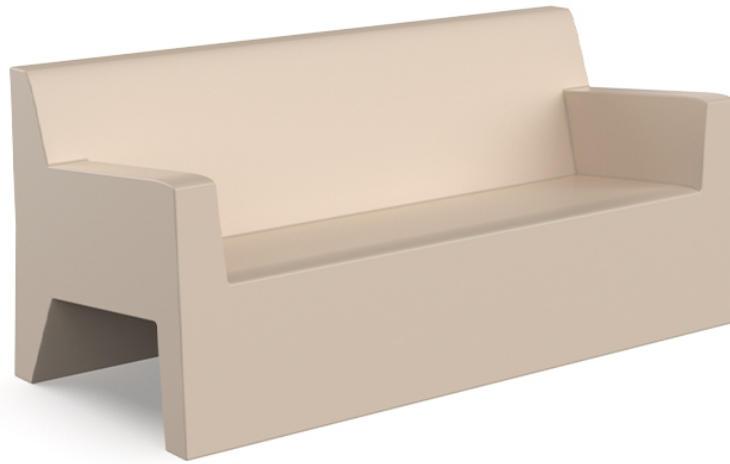

Jut sofa

by Studio Vondom

The Jut Collection, skillfully designed by Studio Vondom, offers a captivating selection of outdoor garden furniture that beautifully blends style and practicality. This remarkable collection includes a luxurious lounger, a sleek sofa, a cozy armchair and a refined chair. It also offers two tables of varying sizes, an extendable table, versatile stools and a high table, all perfect for enhancing any outdoor setting.

Info

Description

Made of polyethylene resin by rotational moulding. 100% Recyclable. Item suitable for indoor and outdoor use. Available in different finishes.

Weight: 40 Kg

Finishes

finishes

Basic

Ref. 44402