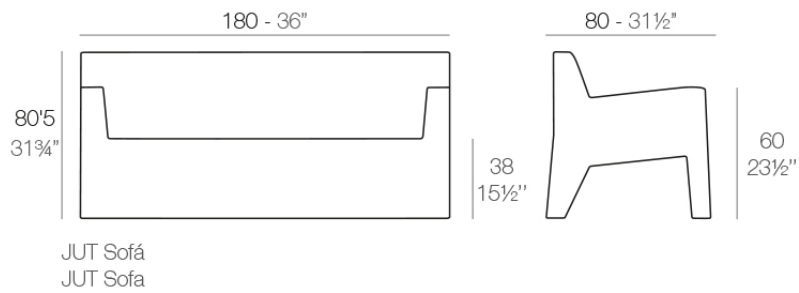

Info

Description

Made of polyethylene resin by rotational moulding. 100% Recyclable. Item suitable for indoor and outdoor use. Available in different finishes.

Weight: 40 Kg

Finishes

finishes

Basic

Ref. 44402