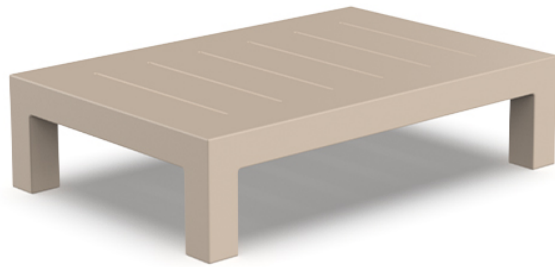

Jut coffee table 120x80x30

by Studio Vondom

The Jut Collection, skillfully designed by Studio Vondom, offers a captivating selection of outdoor garden furniture that beautifully blends style and practicality. This remarkable collection includes a luxurious lounger, a sleek sofa, a cozy armchair and a refined chair. It also offers two tables of varying sizes, an extendable table, versatile stools and a high table, all perfect for enhancing any outdoor setting.

Each piece is meticulously crafted in Europe with an emphasis on quality and innovative design. With the Jut Collection, you can transform your patio or garden into a stylish retreat, showcasing contemporary outdoor furniture that not only enhances your space, but also provides exceptional comfort and sophistication. Whether you are entertaining or enjoying quiet moments, this collection is the perfect choice for any outdoor environment.

Info

Description

Made of polyethylene resin by rotational moulding. 100% Recyclable. Item suitable for indoor and outdoor use. Available in different finishes.

Weight: 16 Kg

JUT Mesa Baja 120 x 80
JUT Low Table 47 1/4" x 31 1/2"