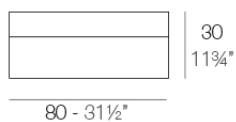

Info

Description

Made of polyethylene resin by rotational moulding. 100% Recyclable. Item suitable for indoor and outdoor use. Available in different finishes.

Weight: 30 Kg

JUT Tumbona
JUT Sun Chaise

Finishes