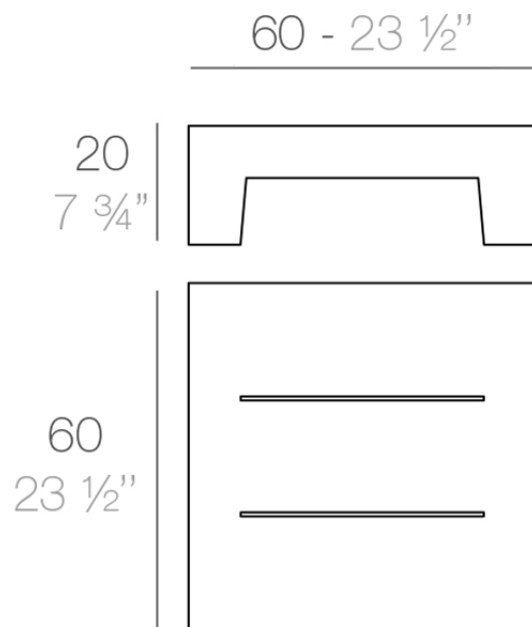

### Description

Made of polyethylene resin by rotational moulding. 100% Recyclable. Item suitable for indoor and outdoor use. Available in different finishes.

Weight: 6 Kg

JUT Mesa Baja 60 x 60  
JUT Low Table 23 1/2" x 23 1/2"