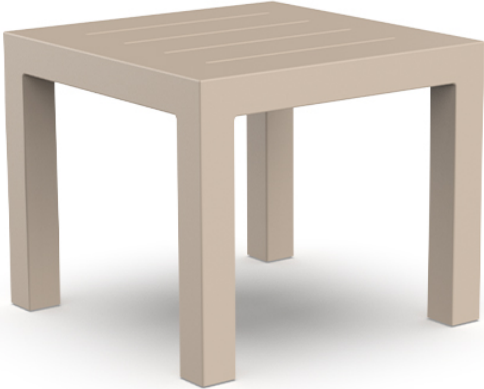

Jut table 90x90x75

by Studio Vondom

The Jut Collection, skillfully designed by Studio Vondom, offers a captivating selection of outdoor garden furniture that beautifully blends style and practicality. This remarkable collection includes a luxurious lounger, a sleek sofa, a cozy armchair and a refined chair. It also offers two tables of varying sizes, an extendable table, versatile stools and a high table, all perfect for enhancing any outdoor setting.

Each piece is meticulously crafted in Europe with an emphasis on quality and innovative design. With the Jut Collection, you can transform your patio or garden into a stylish retreat, showcasing contemporary outdoor furniture that not only enhances your space, but also provides exceptional comfort and sophistication. Whether you are entertaining or enjoying quiet moments, this collection is the perfect choice for any outdoor environment.

Info

Description

Made of polyethylene resin by rotational moulding. 100% Recyclable. Item suitable for indoor and outdoor use. Available in different finishes.

Weight: 18 Kg

JUT Mesa 90x90

JUT Table 35½"x35½"