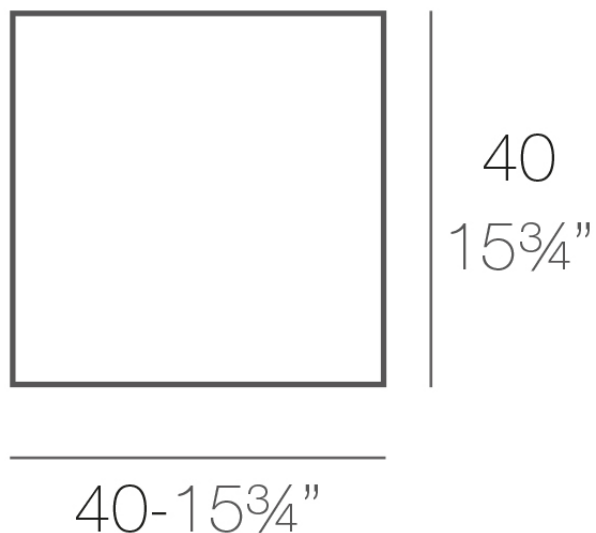

### Description

Made of polyethylene resin by rotational moulding. 100% Recyclable. Item suitable for indoor and outdoor use. Available in different finishes.

Weight: 5.19 Kg

JUT Lámpara  
JUT Lamp