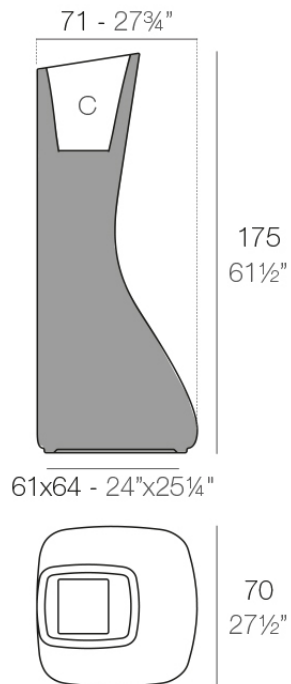

Info

Description

Pot made of polyethylene resin by rotational moulding. 100% Recyclable. Item suitable for indoor and outdoor use. Available in different finishes.

Weight: 20 Kg

MELLIZA Macetero High C = 42 L
TWIN High Planter C = 11 gal