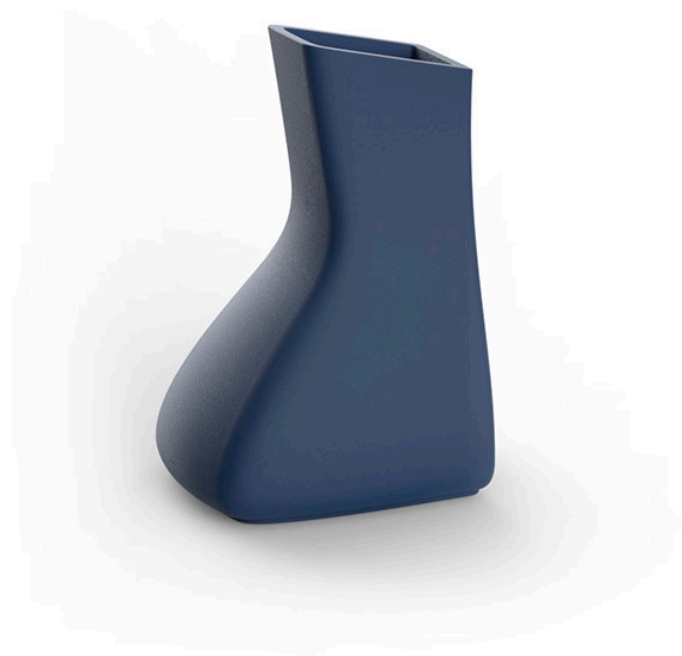

Noma mellizas low

by Javier Mariscal

The Noma Collection, designed by **Javier Mariscal** for the Spanish brand **Vondom**, is a group of outdoor items. The idea behind NOMA was to create a new type of furniture by blending the functions of a planter and an outdoor table. The result is a **collection that is distinctive and versatile in nature.**

Info

Description

Pot made of polyethylene resin by rotational moulding. 100% Recyclable. Item suitable for indoor and outdoor use. Available in different finishes.

Weight: 20 Kg

MELLIZA Macetero Low
TWIN Low Planter