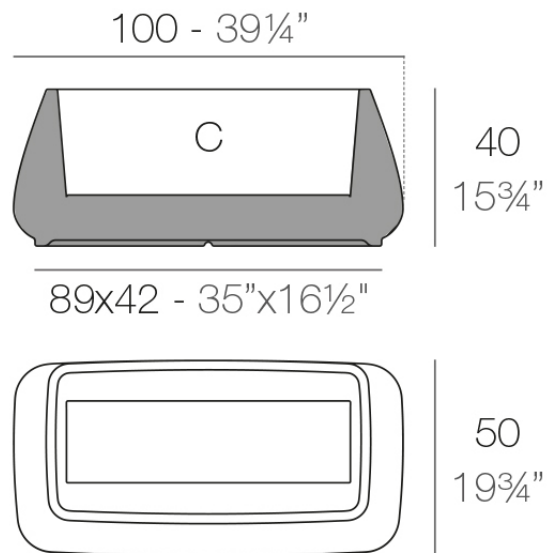

Info

Description

Pot made of polyethylene resin by rotational moulding. 100% Recyclable. Item suitable for indoor and outdoor use. Available in different finishes.

Weight: 10 Kg

Macetero Low
Low Planter

C = 76,5 L
C = 20 1/4 gal