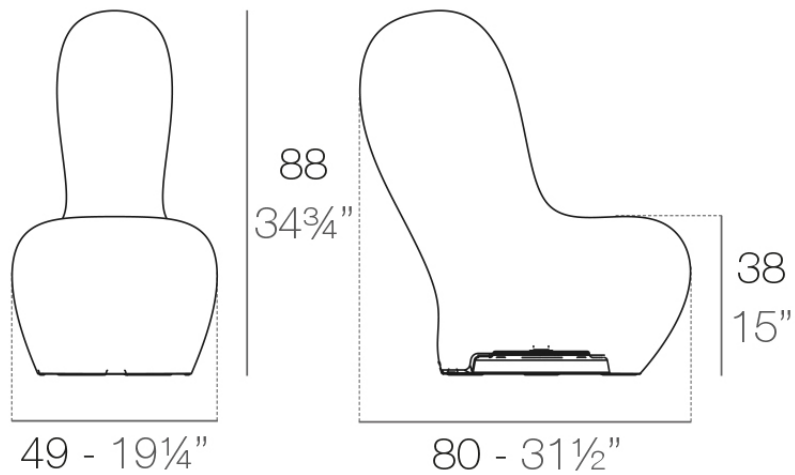

Info

Description

Made of polyethylene resin by rotational moulding. 100% Recyclable. Item suitable for indoor and outdoor use. Available in different finishes.

Weight: 23.19 Kg

SABINAS Lámpara Low
Sabinas Low Lamp